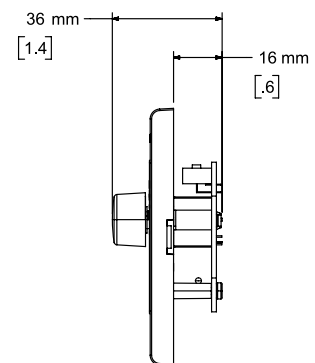

ControlCenter CC-1 zone controller

Connector Panel

Label area:
For preprinted (included) or custom labels.

DIP switches:
Channel(s) and device settings for use with FreeSpace, PowerShare, or ControlSpace products. See CC-1 Installation Guide for more details.

Volume knob:
Linear-taper 10 kΩ potentiometer. Full clockwise is maximum output (10 kΩ), full counterclockwise is mute (0 Ω).

Device connection:
Parallel RJ-45 connections, daisy-chainable.

Mechanical Files

Front

Side

All information subject to change without notice.
© 2016 Bose Corporation
All trademarks are those of their respective owners.