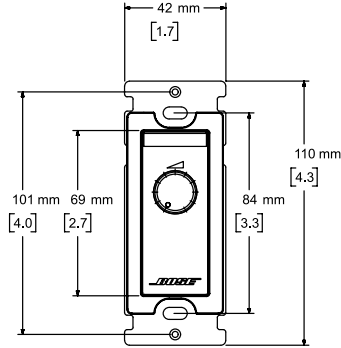

Mechanical Files

CC-1, Japan

Front