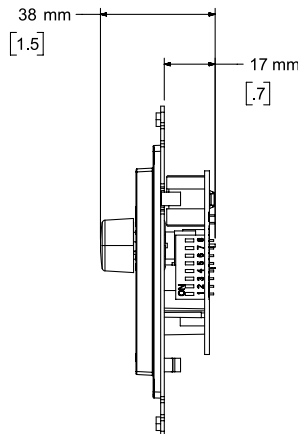

ControlCenter CC-1 zone controller

Connector Panel

Label area:
For preprinted (included) or custom labels.

DIP switches:
Channel(s) and device settings for use with FreeSpace, PowerShare, or ControlSpace products. See CC-1 Installation Guide for more details.

Volume knob:
Linear-taper 10 kΩ potentiometer. Full clockwise is maximum output (10 kΩ), full counterclockwise is mute (0 Ω).

Device connection:
Parallel RJ-45 connections, daisy-chainable.

Mechanical Files

Front

Side

All information subject to change without notice.
© 2016 Bose Corporation
All trademarks are those of their respective owners.