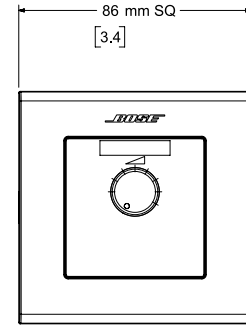

Mechanical Files

CC-1, EU

Front