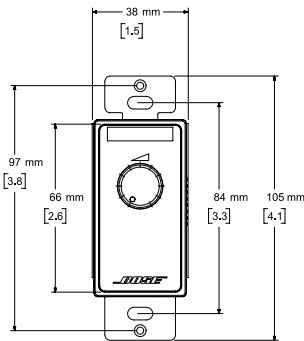

Mechanical Files

CC-1, US

Front