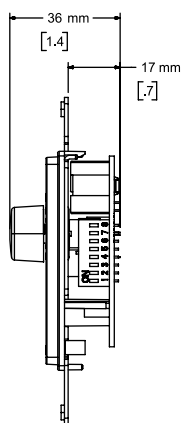

**Volume knob:**  
Linear-taper 10 kΩ potentiometer. Full clockwise is maximum output (10 kΩ), full counterclockwise is mute (0 Ω).

**Device connection:**  
Parallel RJ-45 connections, daisy-chainable.

## Mechanical Files

CC-1, US

CC-1, Japan

CC-1, EU

Front

Side

All information subject to change without notice.  
© 2016 Bose Corporation  
All trademarks are those of their respective owners.